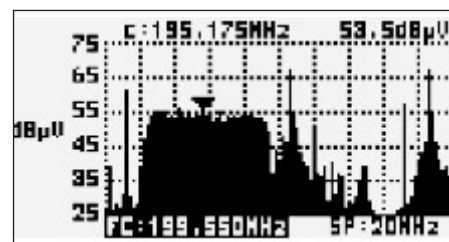

**7804B
7804BT**

Digital measurements : BER
MER in QAM

Constellation diagram
with zoom function

12 channels monitoring

True spectrum analysis

SEFRAM 7804B / 7804BT

cable TV (DVB-C and MCNS)

Caractéristiques techniques

7804B/7804BT

Frequency	
Range	5-865 MHz
Resolution	100 kHz (measurement), 25 kHz (display)
Level measurement	
Dynamic range	20-120 dB μ V
Units	dB μ V, dBmV, dBm, V
Accuracy	± 2 dB \pm 0.05dB/ $^{\circ}$ C (± 3 dB up to 100MHz)
Resolution	0,1dB
Measurement filter	100kHz
Modulation	Analogue, DVB-C (QAM) J.83A and (MCNS) J.83B
Other measurement	C/N, V/A1, V/A2
Error measurements	DVB-C and MCNS
Error rate measurement	BER, UNC (lost paquets)
Modulation error rate(MER)	20-40dB
Symbol rate	1 to 7Ms/s
Standards	EN 300-429, apendix J.83A et J.83B
Spectrum analysis	
Sweep rate	300 ms typical
Filter	100 kHz
Attenuator	automatic (0 to 60 dB in 5 dB steps)
Dynamic (display)	60 dB (10 dB/div), 30 dB (5dB/div)
Span	10 MHz to full span in 1, 2, 5 sequence
Measurement map	
Capacity	12 programs
Display	Graphical (bars)
Constellation diagram	
Display	Constellation diagram DVB-C: 4-QAM, 16-QAM, 32-QAM, 64-QAM, 128-QAM and 256-QAM MCNS: 64-QAM and 256-QAM
Zoom	Zoom X1, X2, X3
Memory	
Programs	100 programs
Capacity	1000 files max.
Input / Ouput	
Interface	mini USB
Power supply input	8V to 15V DC, 1A
Remote voltage (for 7804BT)	
Voltage	24 V, 250 mA max
RF Input	
Connector	BNC (female), 75 Ohms
Max. input voltage	80 V DC, 80 V eff./50Hz
Caractéristiques générales	
Display	LCD backlighted, 128 x 64 dots
Power supply	8 - 15V, 1A max
Battery	8 NiMH rechargeable batteries, 1.2V, 1700mAh, AA size or 1800mAh NiMH package
Autonomy	3 hours (typical)
Charging time	slow charging, 16 hours
Operating temperature	0 $^{\circ}$ C to 40 $^{\circ}$ C
Storage temperature	-10 $^{\circ}$ C to 60 $^{\circ}$ C (without battery)
EMC and safety	EN-61010-1, EN61326-A1 and A2, EN55022 (B)
Dimensions	200 x 190 x 100 mm
Weight	1,6kg (with batteries)