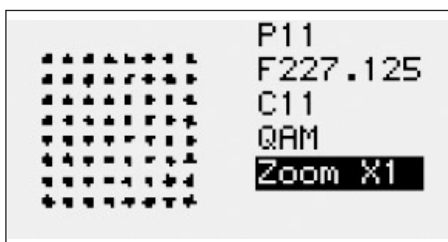

Constellation diagram
with zoom function