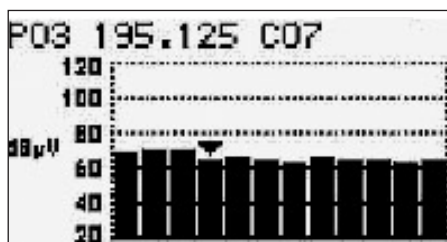

The 7804B/BT includes a USB interface for updating and getting the benefit of free firmware updates. The TV meter can use the TR7836 (optional PC software) to create reports or customize frequency maps.

**7804B
7804BT**

Digital measurements : BER
MER in QAM

Constellation diagram
with zoom function

12 channels monitoring

True spectrum analysis

SEFRAM 7804B / 7804BT

cable TV (DVB-C and MCNS)

Caractéristiques techniques