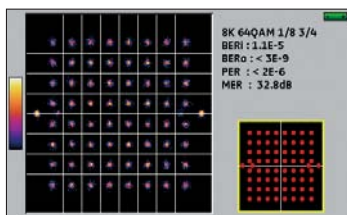

All DVB-T measurements

The 7806 provides all measurements in DVB-T (COFDM modulation). You will have :BER, MER and lost packets.

SEFRAM 7806: remote supply from 5V to 24V is included

When the remote supply is needed for external amplifiers the 7806 will offer the following voltages 5V, 13V, 18V and 24V.

LCD colour display with display of MPEG-2 and MPEG-4 TV programs

The 7806 offers a bright LCD TFT display for measurements results and for free-to-air TV programs (MPEG-2 and MPEG-4).

All necessary functions available to analyse signals

The 7806 includes a spectrum analyser, display the constellation diagram in COFDM and the echoes (guard interval).

SEFRAM 7806

USB interface

The 7806 includes two USB interfaces for updating and getting the benefit of free firmware updates. They can be used to transfer data to a computer to create reports when you measurements campaigns are done.