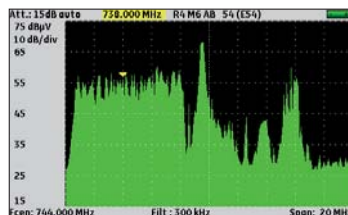

Fast spectrum analysis