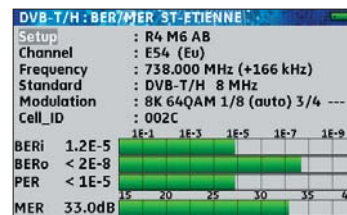

Make sure to visit our Website
<http://www.sefram.fr>

SEFRAM 7806

The ideal companion for Digital Terrestrial TV Display SD* and HD* TV programs

Robust and easy to use

With only 5 keys on the front panel, you access directly to all measurements. We add a quick guide in the top cover to remind all functions and menus. The new rugged plastic housing is designed for extensive field use and protects sensitive parts of the instrument.

All DVB-T measurements

The 7806 provides all measurements in DVB-T (COFDM modulation). You will have :BER, MER and lost packets.

SEFRAM 7806: remote supply from 5V to 24V is included

When the remote supply is needed for external amplifiers the 7806 will offer the following voltages 5V, 13V, 18V and 24V.

LCD colour display with display of MPEG-2 and MPEG-4 TV programs

The 7806 offers a bright LCD TFT display for measurements results and for free-to-air TV programs (MPEG-2 and MPEG-4).

All necessary functions available to analyse signals

The 7806 includes a spectrum analyser, display the constellation diagram in COFDM and the echoes (guard interval).

USB interface

The 7806 includes two USB interfaces for updating and getting the benefit of free firmware updates. They can be used to transfer data to a computer to create reports when you measurements campaigns are done.

#	name	place	frequency	configuration
51	R1 CH PU	ST-ETIENNE	E50	---
52	R2 L P B	ST-ETIENNE	E23	---
53	R3 CANAL	ST-ETIENNE	E39	---
54	R4 M6 AB	ST-ETIENNE	E54	---
55	TS HD	ST-ETIENNE	E29	---
56	R6 TP1 N	ST-ETIENNE	E26	---
58	TF 1	ST-ETIENNE	E35	---
59	FR 2	ST-ETIENNE	E30	---
60	FR 3	ST-ETIENNE	E33	---