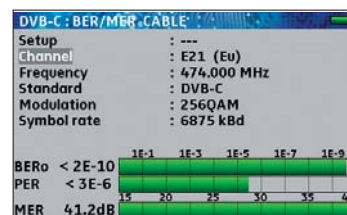

BER - MER in QAM

* free to air