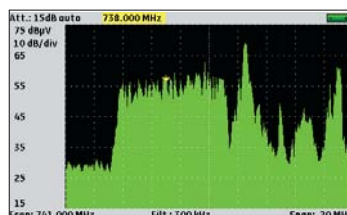

Fast spectrum analysis