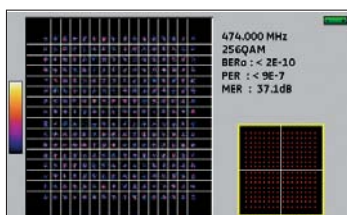

The 7807 offers a bright LCD TFT display for measurements results and for free-to-air TV programs (MPEG-2 and MPEG-4).

All necessary functions available to analyse signals

The 7807 includes a spectrum analyser, display the constellation diagram in QAM.

J.83A
and J.83B

NEW
2010

SEFRAM
7807

USB interface

The 7807 includes two USB interfaces for updating and getting the benefit of free firmware updates. They can be used to transfer data to a computer to create reports when you measurements campaigns are done.