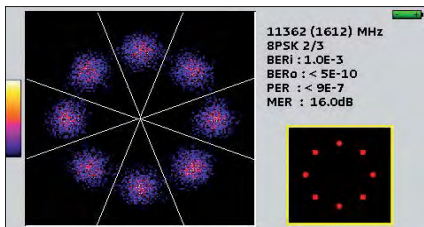

Constellation diagram

Lists AST+ST-ET

List #	name	place	frequency	configuration
363	R1 CH PU	ST-ETIENNE	E50	---
364	R2 L P B	ST-ETIENNE	E23	---
365	R3 CANAL	ST-ETIENNE	E39	---
366	R4 M6 AB	ST-ETIENNE	E54	---
367	RS HD	ST-ETIENNE	E29	---
368	R6 TF1 N	ST-ETIENNE	E26	---
0	DIGITAL+	ASTRA 1	10729 VL	---
1	ARD	ASTRA 1	10743 HL	---
2	SKY D	ASTRA 1	10773 HL	---