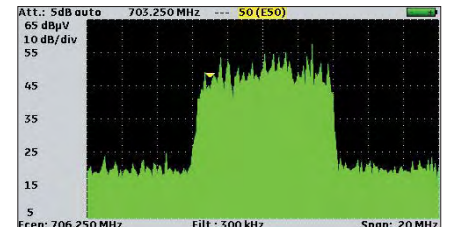

The 7846 offers a bright LCD TFT display for measurements results and for free-to-air TV programs (MPEG-2 and MPEG-4).

All necessary functions available to analyse signals and ease your job

The 7846 includes a spectrum analyser, display the constellation diagram (DVB-S/S2 and DVB-T) and the echoes (guard interval) for DVB-T.

* free to air

Constellation diagram

Lists AST+ST-ET

List #	name	place	frequency	configuration
363	R1 CH PU	ST-ETIENNE	E50	---
364	R2 L P B	ST-ETIENNE	E23	---
365	R3 CANAL	ST-ETIENNE	E39	---
366	R4 M6 AB	ST-ETIENNE	E54	---
367	RS HD	ST-ETIENNE	E29	---
368	R6 TF1 N	ST-ETIENNE	E26	---
0	DIGITAL+	ASTRA 1	10729 VL	---
1	ARD	ASTRA 1	10743 HL	---
2	SKY D	ASTRA 1	10773 HL	---

Channels monitoring terrestrial & satellite

Fast spectrum analysis

All digital measurements

Echoes display with guard interval

Fast checksat mode for dish alignment

DVB-T
DVB-S
DVB-S2

**NEW PRODUCT
2011**

**SEFRAM
7846**

Fast checksat mode : save you time for dish alignment

The 7846 includes a very fast checksat mode for dish alignment. User will have a graphical information combined with a beeper.

USB interface

The 7846 includes two USB interfaces for updating and getting the benefit of free firmware updates. They can be used to transfer data to a computer to create reports when you measurements campaigns are done.