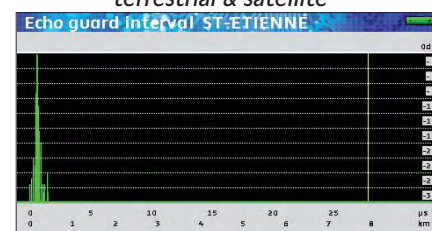

The 7846 offers a bright LCD TFT display for measurements results and for free-to-air TV programs (MPEG-2 and MPEG-4).

All necessary functions available to analyse signals and ease your job

The 7846 includes a spectrum analyser, display the constellation diagram (DVB-S/S2 and DVB-T) and the echoes (guard interval) for DVB-T.

* free to air

Constellation diagram

Lists AST+ST-ET

List #	name	place	frequency	configuration
363	R1 CH PU	ST-ETIENNE	E50	---
364	R2 L P B	ST-ETIENNE	E23	---
365	R3 CANAL	ST-ETIENNE	E39	---
366	R4 M6 AB	ST-ETIENNE	E54	---
367	RS HD	ST-ETIENNE	E29	---
368	R6 TF1 N	ST-ETIENNE	E26	---
0	DIGITAL+	ASTRA 1	10729 VL	---
1	ARD	ASTRA 1	10743 HL	---
2	SKY D	ASTRA 1	10773 HL	---

Channels monitoring terrestrial & satellite

Fast spectrum analysis

All digital measurements

Echoes display with guard interval

Fast checksat mode for dish alignment

DVB-T
DVB-S
DVB-S2

**NEW PRODUCT
2011**

**SEFRAM
7846**