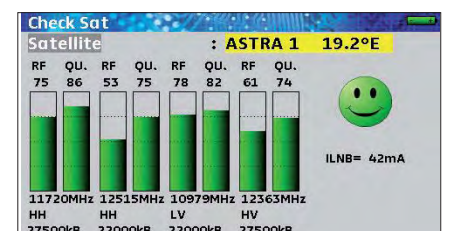

Channels monitoring terrestrial & satellite

Fast spectrum analysis

All digital measurements

Echoes display with guard interval

Fast checksat mode for dish alignment

DVB-T
DVB-S
DVB-S2

**NEW PRODUCT
2011**

**SEFRAM
7846**

Fast checksat mode : save you time for dish alignment

The 7846 includes a very fast checksat mode for dish alignment. User will have a graphical information combined with a beeper.

USB interface

The 7846 includes two USB interfaces for updating and getting the benefit of free firmware updates. They can be used to transfer data to a computer to create reports when you measurements campaigns are done.