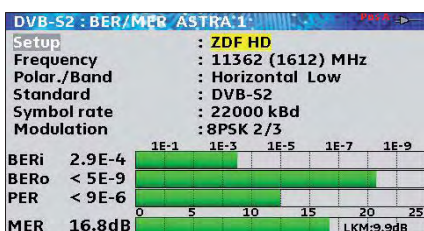

The 7846 offers a bright LCD TFT display for measurements results and for free-to-air TV programs (MPEG-2 and MPEG-4).

All necessary functions available to analyse signals and ease your job

The 7846 includes a spectrum analyser, display the constellation diagram (DVB-S/S2 and DVB-T) and the echoes (guard interval) for DVB-T.

* free to air

Constellation diagram

Lists AST+ST-ET

List #	name	place	frequency	configuration
363	R1 CH PU	ST-ETIENNE	E50	---
364	R2 L P B	ST-ETIENNE	E23	---
365	R3 CANAL	ST-ETIENNE	E39	---
366	R4 M6 AB	ST-ETIENNE	E54	---
367	RS HD	ST-ETIENNE	E29	---
368	R6 TF1 N	ST-ETIENNE	E26	---
0	DIGITAL+	ASTRA 1	10729 VL	---
1	ARD	ASTRA 1	10743 HL	---
2	SKY D	ASTRA 1	10773 HL	---

Channels monitoring terrestrial & satellite

Fast spectrum analysis

All digital measurements

Echoes display with guard interval

Fast checksat mode for dish alignment

DVB-T
DVB-S
DVB-S2

**NEW PRODUCT
2011**

**SEFRAM
7846**