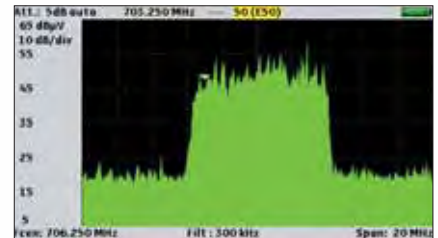

Fast spectrum analysis : a powerful tool for adjacent channels and spurious investigations.