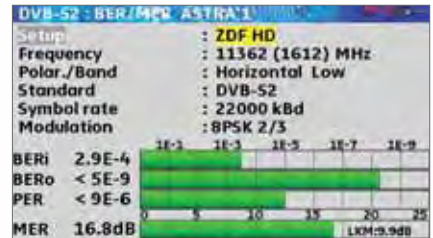

Display free-to-air HD TV programs

Sensitive keypad

Sensitive encoding wheel

Enforced housing for extensive field use.

All measurements can be stored on a USB memory stick.

Complete digital measurements (BER, MER) in DVB-T (7806), DVB-S, DVB-S2 (7808) and DVB-C (7807).