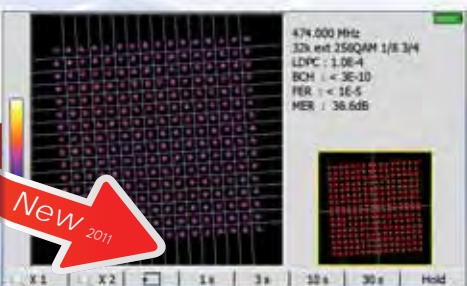

Echoes and pre-echoes measurements :
real time measurement up to 75km, with guard interval display and zoom capability.

Spectrum analysis :
the fast spectrum analysis is a very useful tool for adjacent channels and spurious investigations.

Checksat mode :
o Fast alignment of dish antenna
o Use the NIT to display satellite name

Dish Alignment:
This very powerful tool provides the parameters for the dish (Elevation, azimuth and polarization)

Frequency map:
Display and record of all measurements in DVB-T, DVB-T2, DVB-S, DVB-S2 and DVB-C.

Wifi measurements :
With this option, you can perform measurements on Wifi networks.

Constellation pattern :
The real time constellation diagram is provided in DVB-T, DVB-T2, DVB-S, DVB-S2 and DVB-C. It includes a zoom and the refresh period is programmable.