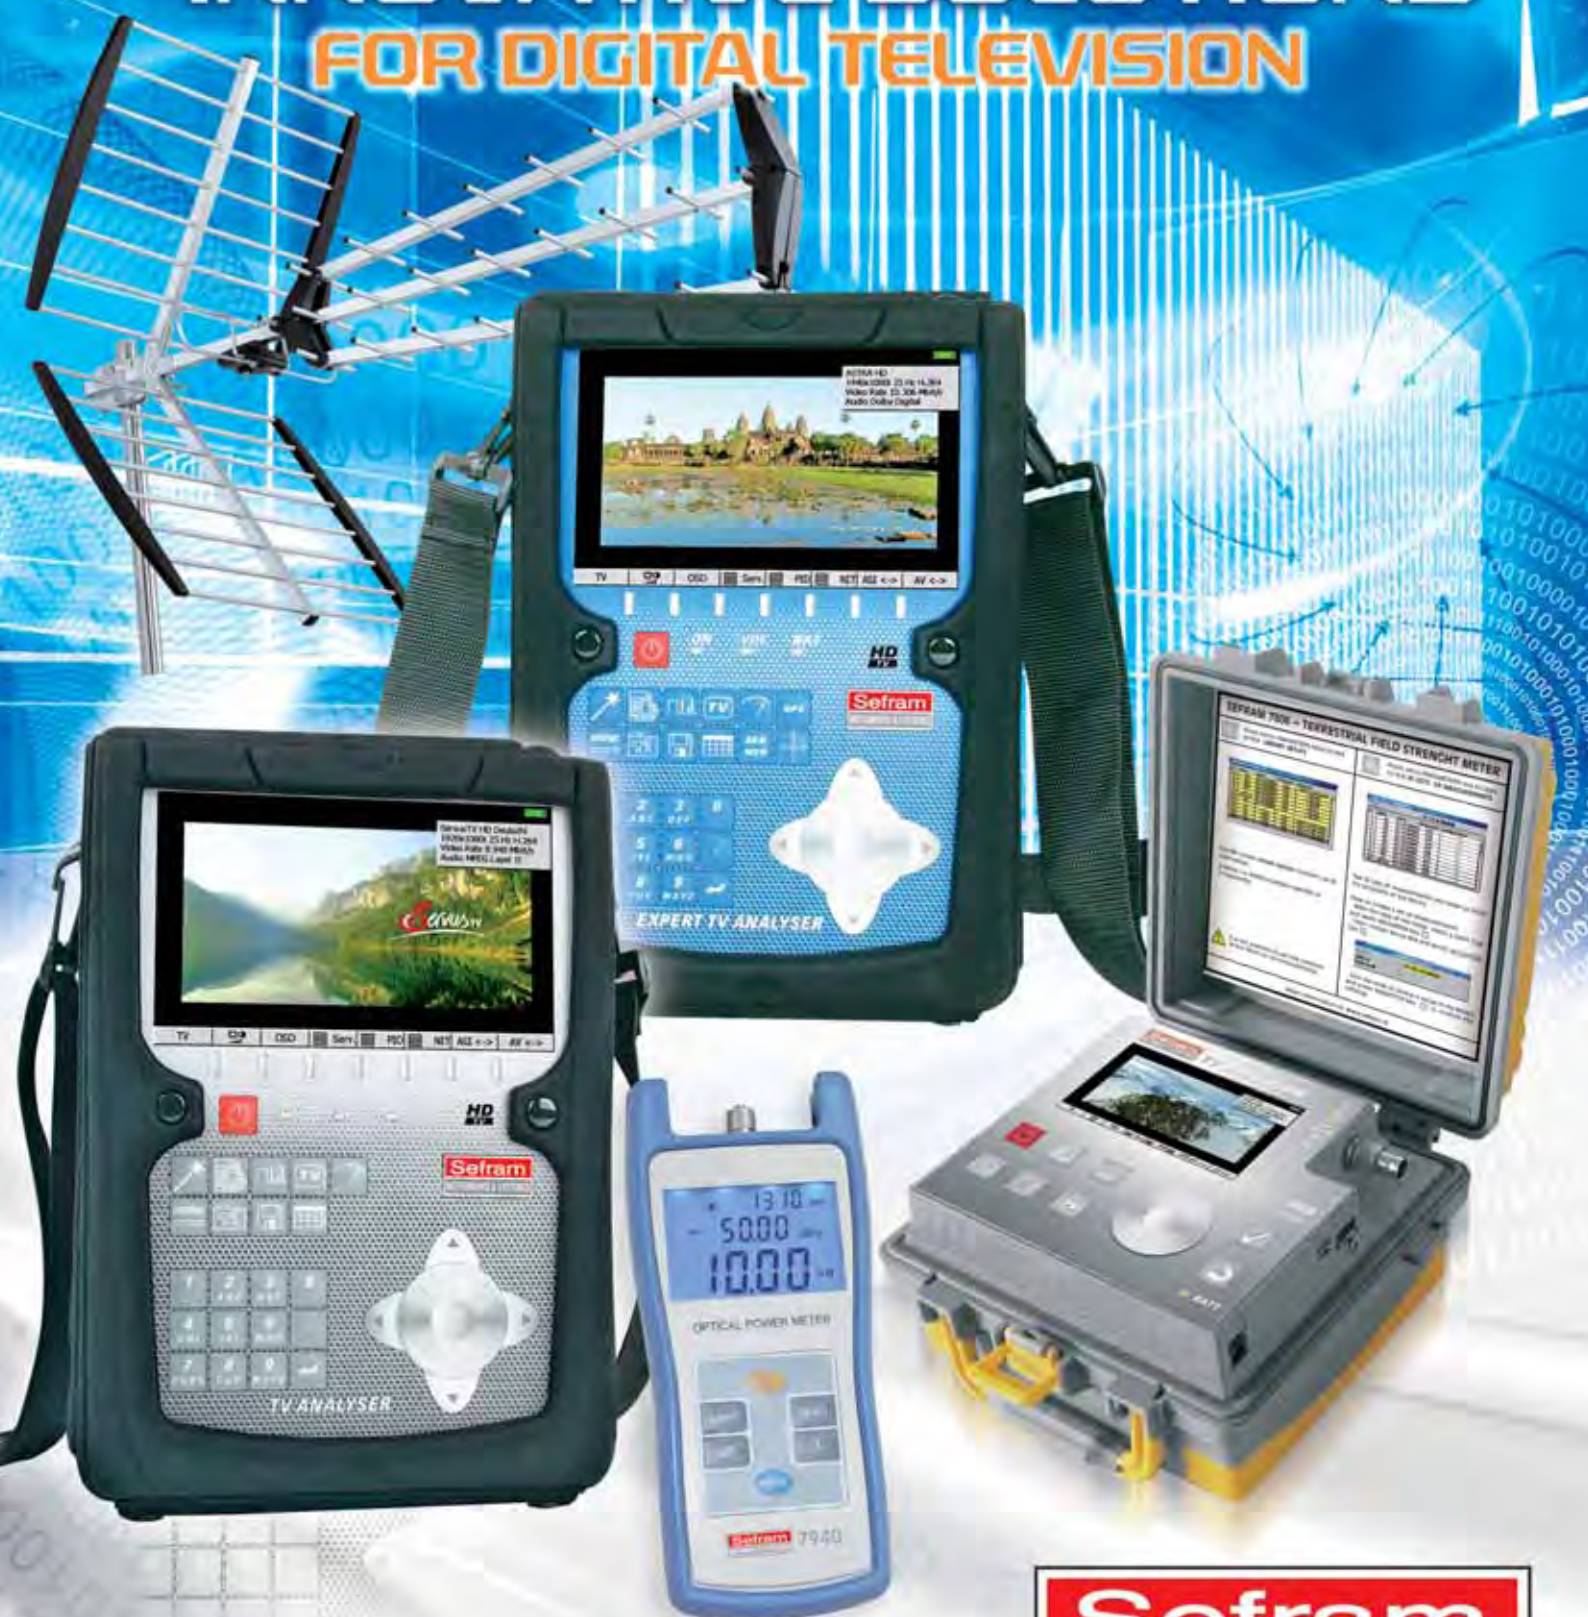

TV Meters

2011-2012 Catalogue

INNOVATIVE SOLUTIONS FOR DIGITAL TELEVISION