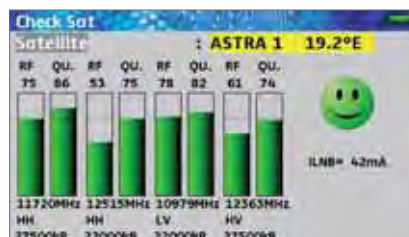

Fast spectrum analysis : a powerful tool for adjacent channels and spurious investigations.

Constellation pattern in DVB-T (7806), DVB-S, DVB-S2 (7808) and DVB-C (7807).

Selection guide	Sefram 7806	Sefram 7807	Sefram 7808
DVB-T (C-OFDM). Full measurement	✓	-	-
DVB-S / DVB-S2 (QPSK/8PSK). Full measurement	-	-	✓
DVB-C. Complete measurements including return path	-	✓	-
NIT (Network Identification Table)	-	-	✓
Cell ID	✓	-	-
Checksat Mode with satellite recognition	-	-	✓
Display free to air HD and SD TV programs for terrestrial	✓	-	-
Display free to air HD and SD TV programs for satellite	-	-	✓
Display free to air HD and SD TV programs for cable	-	✓	-
Impulse response, echoes in DVB-T	✓	-	-
Constellation pattern	✓	✓	✓
DISEqC 1.2 and SatCR	-	-	✓
Remote supply 5V/13V/18V/24V	✓	✓	✓
Link margin / noise margin display	✓	✓	✓
USB interface	✓	✓	✓
Memorize all measurements on USB stick	✓	✓	✓
Free software update	✓	✓	✓

Frequency map with capability to record terrestrial (DVB-T) and satellite (DVB-S or DVB-S2) at the same time.

7808: Checksat mode with NIT. The satellite identification makes the alignment of dishes free of error.