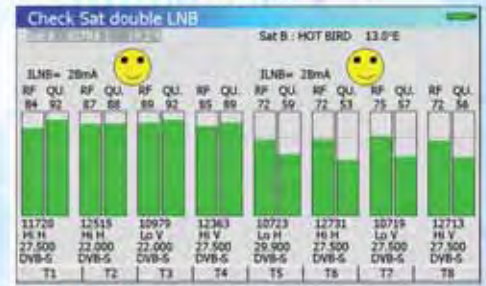

Echoes and pre-echoes measurements :
real time measurement up to 75km, with guard interval display and zoom capability.

Spectrum analysis :
the fast spectrum analysis is a very useful tool for adjacent channels and spurious investigations.