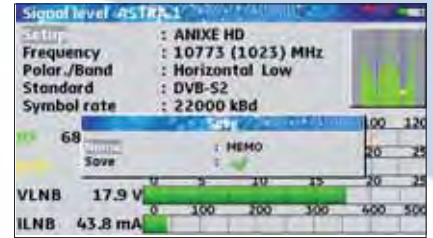

All measurements can be stored on a USB memory stick.