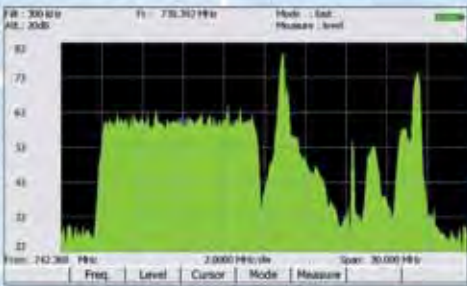

INNOVATIONS

TV picture :
the high quality LCD screen is used to provide TV pictures, SD or HD TV programs, for terrestrial, cable and satellite.

Easy-to-use :
setup, frequency maps, recorded data can be saved or downloaded from a USB memory stick.

Echoes and pre-echoes measurements :
real time measurement up to 75km, with guard interval display and zoom capability.

Spectrum analysis :
the fast spectrum analysis is a very useful tool for adjacent channels and spurious investigations.