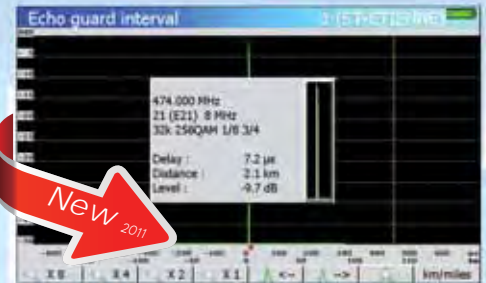

Echoes and pre-echoes measurements :
real time measurement up to 75km, with guard interval display and zoom capability.

Spectrum analysis :
the fast spectrum analysis is a very useful tool for adjacent channels and spurious investigations.