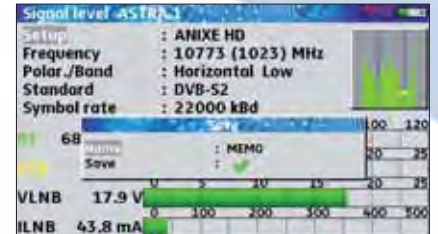

P/N : 978651000

SEFRAM 7846 : TV Meter for digital terrestrial TV and digital satellite TV

Display free-to-air HD TV programs

Sensitive encoding wheel

Sensitive keypad

Enforced housing for extensive field use.