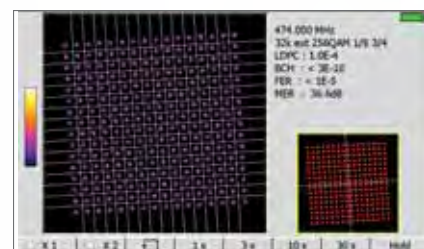

Constellation pattern in DVB-T2

Sensitive keypad

Sensitive encoding wheel