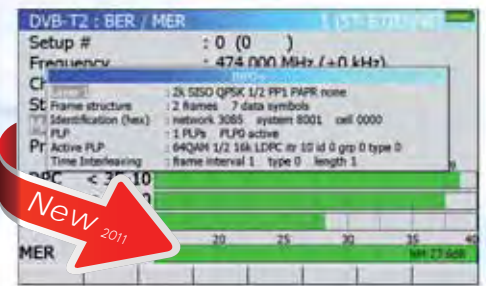

Frequency map:
Display and record of all measurements in DVB-T, DVB-T2, DVB-S, DVB-S2 and DVB-C.

Wifi measurements :
With this option, you can perform measurements on Wifi networks.

Constellation pattern :
The real time constellation diagram is provided in DVB-T, DVB-T2, DVB-S, DVB-S2 and DVB-C. It includes a zoom and the refresh period is programmable.

MER versus carrier (DVB-T / DVB-T2) :
Graphical display with zoom capability.

Complete measurements in DVB-T2 :
Errors rates for a defined PLP. User can select each PLP (Physical Layer Pipe).

SEFRAM 7861, 7861HD-T2 and 7862HD-T2