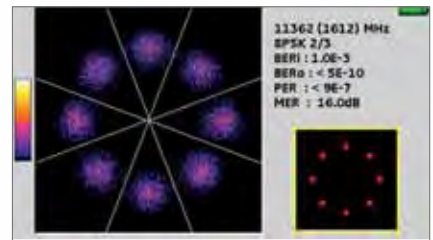

Display free-to-air HD TV programs

Sensitive keypad

Sensitive encoding wheel

Enforced housing for extensive field use.

All measurements can be stored on a USB memory stick.

Complete digital measurements (BER, MER) in DVB-T (7806), DVB-S, DVB-S2 (7808) and DVB-C (7807).

Fast spectrum analysis : a powerful tool for adjacent channels and spurious investigations.

Constellation pattern in DVB-T (7806), DVB-S, DVB-S2 (7808) and DVB-C (7807).

Selection guide	Sefram 7806	Sefram 7807	Sefram 7808
DVB-T (C-OFDM). Full measurement	✓	-	-
DVB-S / DVB-S2 (QPSK/8PSK). Full measurement	-	-	✓
DVB-C. Complete measurements including return path	-	✓	-
NIT (Network Identification Table)	-	-	✓
Cell ID	✓	-	-
Checksat Mode with satellite recognition	-	-	✓
Display free to air HD and SD TV programs for terrestrial	✓	-	-
Display free to air HD and SD TV programs for satellite	-	-	✓
Display free to air HD and SD TV programs for cable	-	✓	-
Impulse response, echoes in DVB-T	✓	-	-
Constellation pattern	✓	✓	✓
DISEqC 1.2 and SatCR	-	-	✓
Remote supply 5V/13V/18V/24V	✓	✓	✓
Link margin / noise margin display	✓	✓	✓
USB interface	✓	✓	✓
Memorize all measurements on USB stick	✓	✓	✓
Free software update	✓	✓	✓