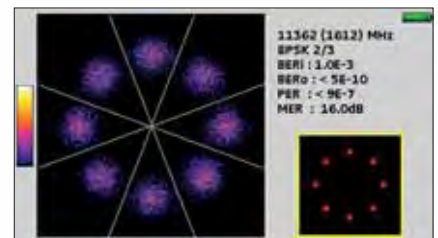

P/N : 978651000

SEFRAM 7846 : TV Meter for digital terrestrial TV and digital satellite TV

Display free-to-air HD TV programs

Sensitive encoding wheel

Sensitive keypad

Enforced housing for extensive field use.

All measurements can be stored on a USB memory stick.

Complete digital measurements (BER, MER) in DVB-T, DVB-S, DVB-S2.

Fast spectrum analysis : a powerful tool for adjacent channels and spurious investigations.