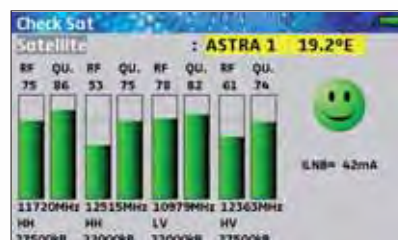

Checksat mode with NIT. The satellite identification makes the alignment of dishes free of error.