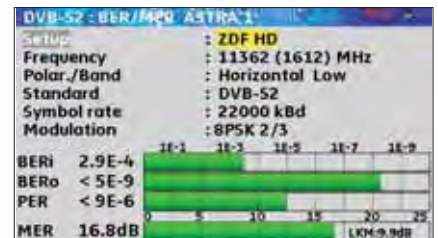

Complete digital measurements (BER, MER) in DVB-T, DVB-S, DVB-S2.