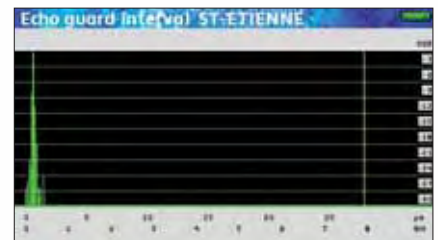

Echoes in DVB-T with zoom and guard interval display.