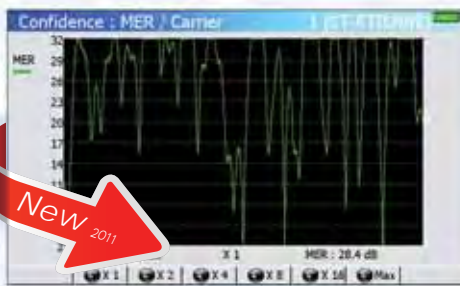

Echoes and pre-echoes measurements :
real time measurement up to 75km, with guard interval display and zoom capability.

Spectrum analysis :
the fast spectrum analysis is a very useful tool for adjacent channels and spurious investigations.

Frequency map:
Display and record of all measurements in DVB-T, DVB-T2, DVB-S, DVB-S2 and DVB-C.

Wifi measurements :
With this option, you can perform measurements on Wifi networks.

Constellation pattern :
The real time constellation diagram is provided in DVB-T, DVB-T2, DVB-S, DVB-S2 and DVB-C. It includes a zoom and the refresh period is programmable.

MER versus carrier (DVB-T / DVB-T2) :
Graphical display with zoom capability.

Complete measurements in DVB-T2 :
Errors rates for a defined PLP. User can select each PLP (Physical Layer Pipe).

SEFRAM 7861, 7861HD-T2 and 7862HD-T2