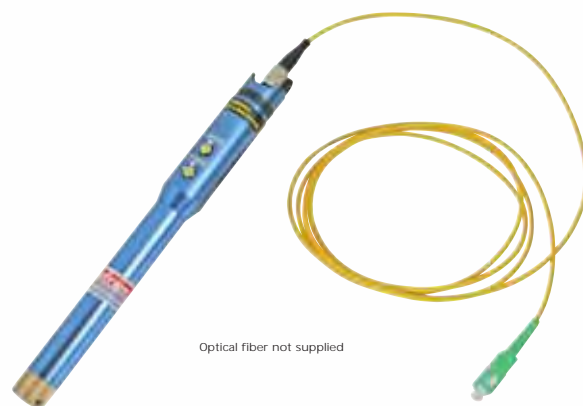

Optical fiber not supplied