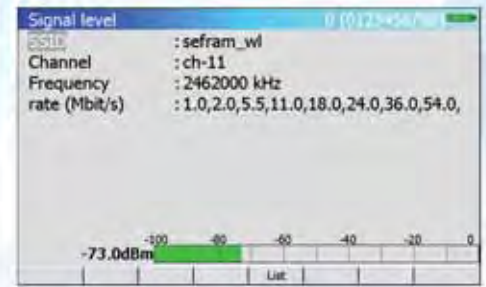

Wifi measurements :
With this option, you can perform measurements on Wifi networks.