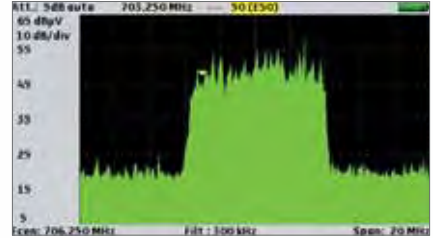

Echoes in DVB-T with zoom and guard interval display.

SEFRAM 7806 : for digital terrestrial TV (DVB-T)
 SEFRAM 7807 : for digital cable TV (DVB-C)
 SEFRAM 7808 : for digital satellite TV (DVB-S and DVB-S2)

Display free-to-air HD TV programs

Sensitive keypad

Sensitive encoding wheel

Enforced housing for extensive field use.

All measurements can be stored on a USB memory stick.

Complete digital measurements (BER, MER) in DVB-T (7806), DVB-S, DVB-S2 (7808) and DVB-C (7807).

Fast spectrum analysis : a powerful tool for adjacent channels and spurious investigations.

Constellation pattern in DVB-T (7806), DVB-S, DVB-S2 (7808) and DVB-C (7807).

Selection guide	Sefram 7806	Sefram 7807	Sefram 7808
DVB-T (C-OFDM). Full measurement	✓	-	-
DVB-S / DVB-S2 (QPSK/8PSK). Full measurement	-	-	✓
DVB-C. Complete measurements including return path	-	✓	-
NIT (Network Identification Table)	-	-	✓
Cell ID	✓	-	-
Checksat Mode with satellite recognition	-	-	✓
Display free to air HD and SD TV programs for terrestrial	✓	-	-
Display free to air HD and SD TV programs for satellite	-	-	✓
Display free to air HD and SD TV programs for cable	-	✓	-
Impulse response, echoes in DVB-T	✓	-	-
Constellation pattern	✓	✓	✓
DISEqC 1.2 and SatCR	-	-	✓
Remote supply 5V/13V/18V/24V	✓	✓	✓
Link margin / noise margin display	✓	✓	✓
USB interface	✓	✓	✓
Memorize all measurements on USB stick	✓	✓	✓
Free software update	✓	✓	✓