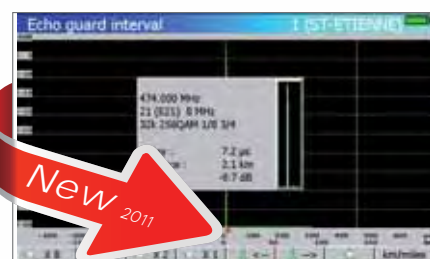

SEFRAM 7861, 7861HD-T2 and 7862HD-T2

For all your terrestrial, cable and satellite applications, analog and digital
Fully compatible DVB-T, DVB-T2, DVB-C, DVB-S and DVB-S2

DVB-T2

2 YEARS warranty

Sefram 7861, 7861HD-T2 and 7862HD-T2 :

- Frequency range : 45MHz to 2150MHz
- Full measurements for all modulations : QPSK, 8PSK, C-OFDM, MPEG-2 and MPEG-4
- Power, BER, MER for digital terrestrial TV, starting at 35dBμV

Sefram 7861HD-T2 Sefram 7862HD-T2

- MER versus carrier
- Echoes and pre-echoes
- Display HD TV programs for all standards.

New 2011

Panoramic display (7")

Waterproof keypad

Enforced housing for extensive field use.

New 2011

New 2011

Echo guard interval :
Display of echoes, pre-echoes, guard interval with zoom capability.