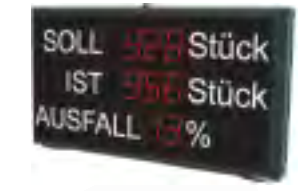

selection guide

 images clickable in Windows

I need a
large display

migra - indoor

outdoor?

migra - graphics

text or digits?

migan - numeric

outdoor?

migan - indoor

migra - outdoor

multi-colour?

migra - outdoor multi-colour

migan - outdoor

email sales@metrix-electronics.com
for custom displays

reading distance:
(dependent on environment)